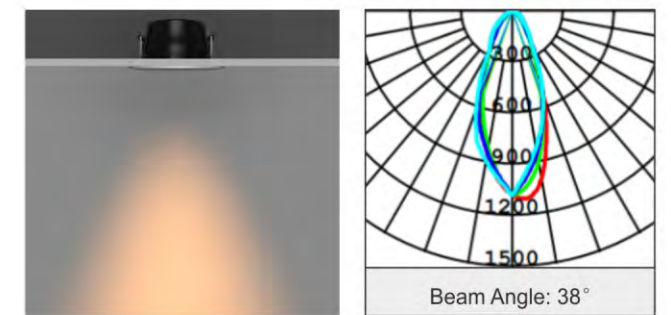

- Separated isolated driver with built in terminal
- Male & female plug between driver and lamp

Water-proof

Front waterproof IP65

360° Rotation

360° angle adjusted from all directions

Insulation Cover

Can be covered by insulation directly