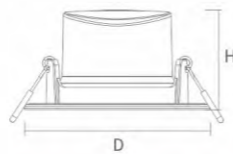

Model	Wattage	Lumen	CCT	Beam	Cut hole	Dimensions
WL001-G3A102	4.8W	320lm	2700K~6500K	100°	φ70mm	φ86x47mm
WL001-G3A105			2700K~6500K+RGB			
BL001-G3A102	4.8W	320lm	2700K~6500K	100°	φ70mm	φ86x47mm
BL001-G3A105			2700K~6500K+RGB			