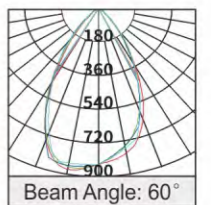

Features:

- Anti-glare. UGR<14
- Integrated design, easy to install
- Multi-power and CCT3 optional
- 5 years warranty

Reflector Optional

Changeable reflector