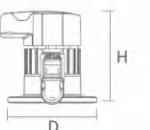

Color of Bezels optional:

Model	Wattage	Lumen	CCT	Beam	Cut hole	Dimensions
SL002-A02S	8.5W	600lm	3000K/4000K/6500K	60°	φ70mm	φ88x91mm
SL002-A02C	8.5W	600lm	CCT3