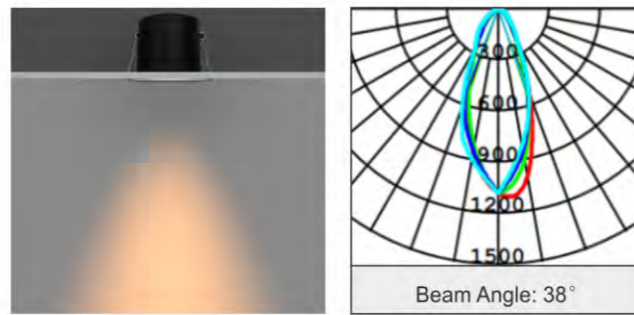

Iron Can

Be covered directly by insulation material

Model	Wattage	Lumen	CCT	Beam	Finish	Cut hole	Dimensions
SL360-A03FC	8.5W	720lm	CCT3	38°	Black/White/Silver	φ80mm	φ96x63mm
SL360-A03FS	8.5W	720lm	3000K/4000K/6500K	38°	Black/White/Silver	φ80mm	φ96x63mm
SL360-B03FC	6W	500lm	CCT3	38°	Black/White/Silver	φ68mm	φ81x63mm
SL360-B03FS	6W	500lm	3000K/4000K/6500K	38°	Black/White/Silver	φ68mm	φ81x63mm