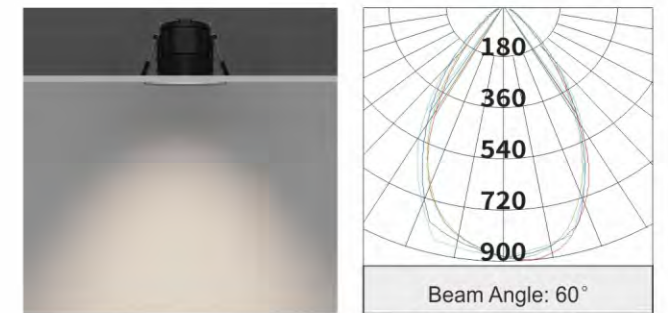

Model	Wattage	Lumen	CCT	Beam	Cut hole	Dimensions
SL002-A01S	6.5W	500lm	3000K/4000K/6500K	60°	φ70mm	φ88x73mm
SL002-A01C	6.5W	500lm	CCT3			

CLOVER III

Application

Home, Office, Shop, Hotel etc.

Color of Bezels optional: