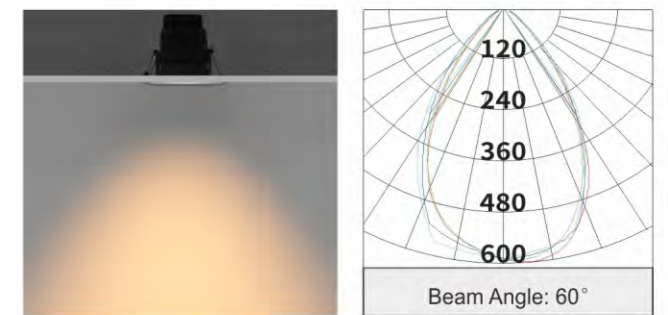

Application

Home, Office, Shop, Hotel etc.

Color of Bezels optional:

Model	Wattage	Lumen	CCT	Beam	Cut hole	Dimensions
SL002-A02S	8.5W	600lm	3000K/4000K/6500K	60°	φ70mm	φ88x91mm
SL002-A02C	8.5W	600lm	CCT3			