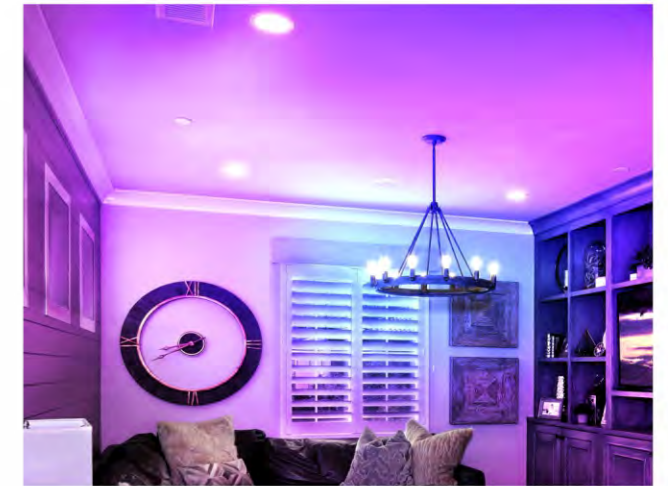

SMART DOWN LIGHT-NA

Application

Home, Bar, Coffee shop, KTV, Hotels, Party etc.

Features:

- Smart Life APP control, no gateway required
- Dim, CCT, RGBCW function optional
- 16+ million colors in RGB mode
- Work with Amazon Alexa, Google Assistant
- Timing reminder function
- Colors change with music

Model	Wattage	Lumen	CCT	Beam	Cut hole	Dimensions
WL001-NAD402	10W	800-850lm	2700K~6500K	60°	φ100mm	φ140x56mm
WL001-NAD405			2700K~6500K+RGB			
BL001-NAD402	10W	800-850lm	2700K~6500K	60°	φ100mm	φ140x56mm
BL001-NAD405			2700K~6500K+RGB			
WL001-NAD602	15W	1200-1275lm	2700K~6500K	60°	φ150mm	φ186x56mm
WL001-NAD605			2700K~6500K+RGB			
BL001-NAD602	15W	1200-1275lm	2700K~6500K	60°	φ150mm	φ186x56mm
BL001-NAD605			2700K~6500K+RGB