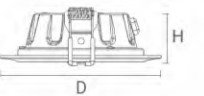

Model	Wattage	Lumen	CCT	Beam	Cut hole	Dimensions
DL007-A01D	7W	570lm	2700K/3000K/4000K	100°	φ90mm	φ112x37mm
DL007-A02D	12W	920lm			φ120mm	φ146x38mm
DL007-A03D	15W	1200lm			φ150mm	φ180x38mm
DL007-A04D	25W	2100lm			φ200mm	φ235x38mm