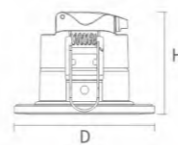

Tool-free

Tool-free design save the installation cost

CCT3

Front switch to change the CCT

Insulation Cover

Can be covered by insulation directly

Model	Wattage	Lumen	CCT	Beam	Cut hole	Dimensions
SL002-B01S	6W	480lm	3000K/4000K/6500K	60°	φ68mm	φ88x64mm
SL002-B01C	6W	480lm	CCT3			