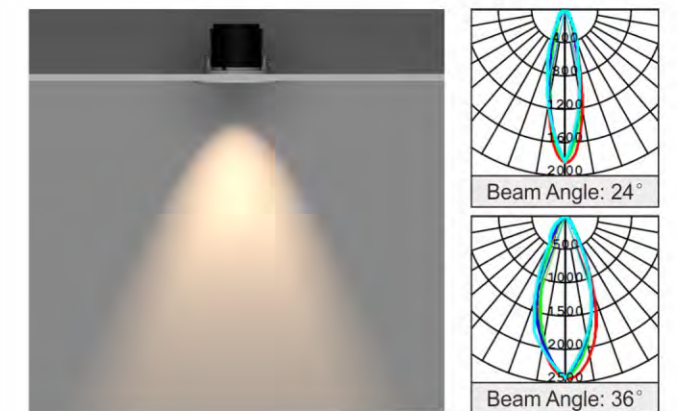

IP Class

IP44 of adjustable and IP65 of fixed from front.

Die-casting

Die-casting heat sink, heat fast

Insulation Cover

Model 650lm Can be covered by insulation directly

Model	Wattage	Lumen	CCT	Beam	Type	Cut hole	Dimensions
SL005-A	7.5W	650lm	3000K/4000K/6500K	24°/36°	Fixed/Adjustable	φ68mm	φ85x62mm
SL005-B	10.5W	900lm	3000K/4000K/6500K	24°/36°	Fixed/Adjustable	φ68mm	φ85x62mm
SL005-C	13.5W	1200lm	3000K/4000K/6500K	36°	Fixed/Adjustable	φ68mm	φ85x62mm