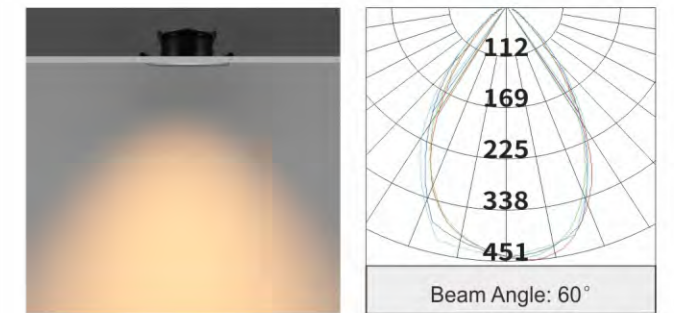

CLOVER V

IP65

Application

Home, Office, Shop, Hotel etc.

Color of Bezels optional:

Features:

- 30/60/90 min anti-fire test
- Up to 300mm height insulation coverable
- IP65 water-proof
- CCT3 changeable optional
- 3pin loop in and loop out
- Wifi function available
- Low profile design, good for narrow space