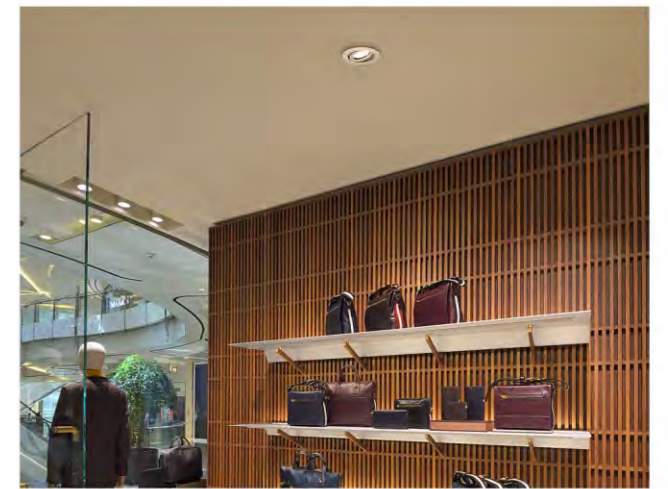

Application

Home, Office, Shop, Hotel etc.

Frame optional

Features:

- Module design, die-casting housing
- Isolated driver
- White and black optional
- Beam angle 24°, 36° for choosing
- Model 650lm can be covered
- Fixed and adjustable available
- 90-100lm/w, 5 years warranty