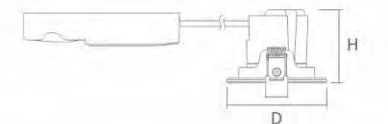

IP Class

IP44 of adjustable and IP65 of fixed from front.

Die-casting

Die-casting heat sink, heat fast

Insulation Cover

Model 650lm Can be covered by insulation directly

Model	Wattage	Lumen	CCT	Beam	Type	Cut hole	Dimensions
SL005-A	7.5W	650lm	3000K/4000K/6500K	24°/36°	Fixed/Adjustable	φ68mm	φ85x62mm
SL005-B	10.5W	900lm	3000K/4000K/6500K	24°/36°	Fixed/Adjustable	φ68mm	φ85x62mm
SL005-C	13.5W	1200lm	3000K/4000K/6500K	36°	Fixed/Adjustable	φ68mm	φ85x62mm