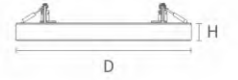

Cut Out

For φ50mm-φ260mm cut hole

Ultra-slim

The ultra-slim design satisfies a narrow space with more elegance

Color of Bezels optional:

Model	Wattage	Lumen	CCT	Beam	Cut hole	Dimensions
WPDL001-606D	6W	480lm	2700K-6500K	110°	φ50-125mm	φ165x22mm
WPDL001-612D	12W	960lm			φ50-125mm	φ165x22mm
WPDL001-818D	18W	1620lm	2700K-6500K	110°	φ65-185mm	φ217x22mm
WPDL001-1121D	21W	1900lm			φ65-260mm	φ290x22mm
WPDL001-1123D	23W	2100lm	2700K-6500K	110°	φ65-260mm	φ290x22mm
BPDL001-606D	6W	480lm			φ50-125mm	φ165x22mm
BPDL001-612D	12W	960lm	2700K-6500K	110°	φ50-125mm	φ165x22mm
BPDL001-818D	18W	1620lm			φ65-185mm	φ217x22mm
BPDL001-1121D	21W	1900lm	2700K-6500K	110°	φ65-260mm	φ290x22mm
BPDL001-1123D	23W	2100lm			φ65-260mm	φ290x22mm