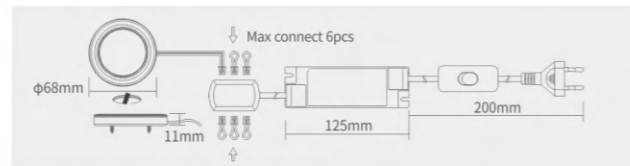

Accessories

Line Art

Features:

- Slim body, 24mm height
- Constant current output
- 6pcs with a junction box and one driver
- White and brushed nickel color optional
- Easy wiring and installing

Ultra-slim