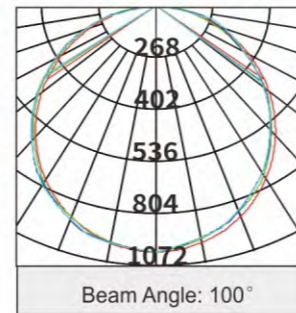

Features:

- Anti-glare. UGR<22
- Integrated design, easy to install
- Good heat dissipation performance

Heat Sink

Good heat dissipation performance