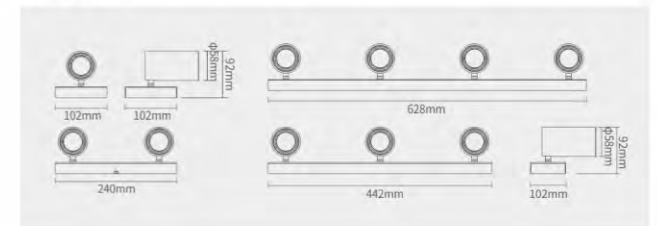

Line Art

Features:

- Surface mount design
- Easy to change the light source
- Dimmable and CCT optional
- White and black body optional
- 350° rotatable

350° Rotatable

Vertically tilt 90°, horizontally rotate 350°