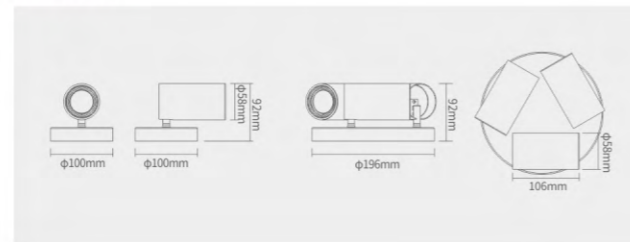

EMILY

SP001-D03B

SP001-D01B

Application

Home, Office, Shop, Hotel etc.

Line Art

Features:

- Surface mount design
- Easy to change the light source
- Dimmable and CCT optional
- White and black body optional
- 350° rotatable