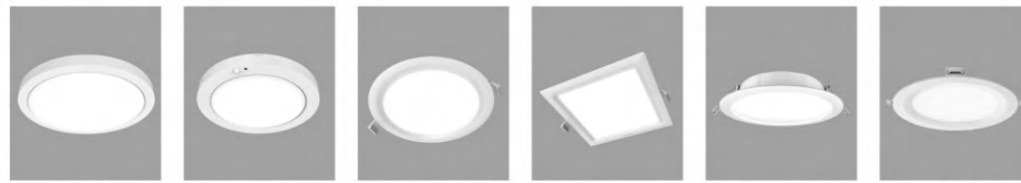

LED DOWN LIGHT

■ Flat Down Light

PDL001-606D 077   PDL001-M01 075   DL001-075R 077   DL001-075S 077   DL007-A01D 078   DL008-06 079