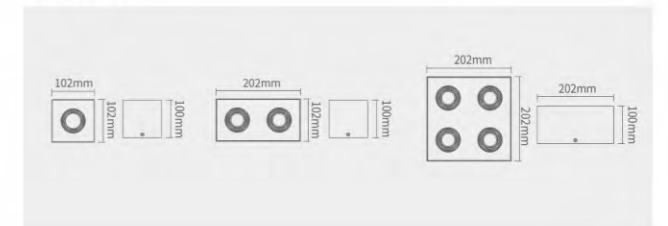

DECO SPOT LIGHT - BOX

BOX

Application

Home, Office, Shop, Hotel etc.

Line Art

Features:

- Surface mount design
- Easy to change the light source
- Dimmable and CCT optional
- White and black body optional
- 36° tiltable

Model	Wattage	Lumen	CCT	Beam	Finish	Dimensions
SP001-E01W	1x5W	450lm				102x102x100mm
SP001-E02W	2x5W	900lm	3000K/4000K	38°	White / Black	202x102x100mm
SP001-E04W	4x5W	1800lm				202x202x100mm