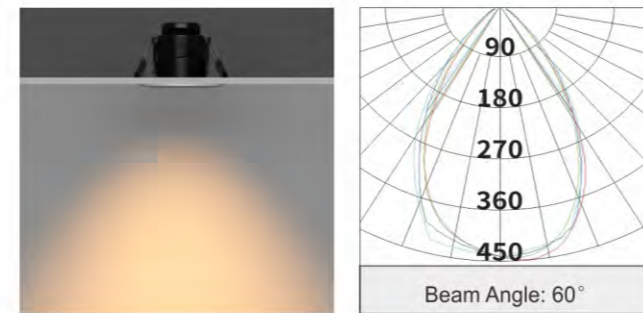

Color of Bezels optional:

Features:

- 30/60/90 min anti-fire test
- Up to 300mm height insulation coverable
- IP65 water-proof
- CCT3 changeable optional
- 3pin loop in and loop out

Fire-rated

Adopt flame retardant material, safe and secure

Tool-free

Tool-free design save the installation cost

CCT3

Front switch to change the CCT