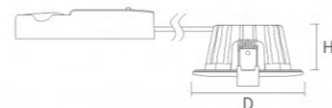

Water-proof

IP65 can be used into wet applications

360° Rotation

Can be adjusted angle from all directions

Insulation Cover

Can be covered by insulation directly

Model	Wattage	Lumen	CCT	Beam	Finish	Cut hole	Dimensions
SL360-A02	8.5W	720lm	3000K/4000K/6500K	38°	Black/White/Silver	φ78mm	φ96x40mm
SL360-B02	6W	500lm	3000K/4000K/6500K	38°	Black/White/Silver	φ65mm	φ81x37mm