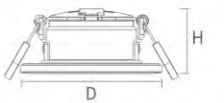

Tool-free

Tool-free design save the installation cost

Model	Wattage	Lumen	CCT	Beam	Cut hole	Dimensions
SL002-C01S	6W	520lm	3000K/4000K/6500K	60°	φ68mm	φ88x40mm
SL002-C01C	6W	480lm	CCT3