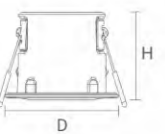

Iron Can

Be covered directly by insulation material

Model	Wattage	Lumen	CCT	Beam	Finish	Cut hole	Dimensions
SL361-A03FC	6W	500lm	CCT3	38°	Black/White/Silver	φ68mm	φ81x63mm
SL361-A03FS	6W	500lm	3000K/4000K/6500K	38°	Black/White/Silver	φ68mm	φ81x63mm