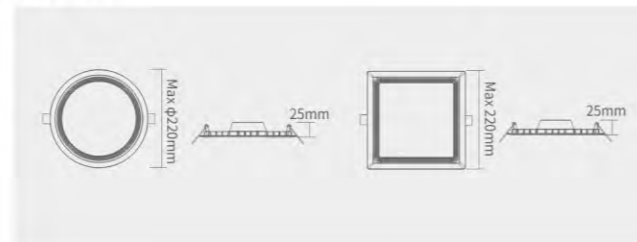

Line Art

Features:

- Integrated slim design
- No flicker, comfortable and natural light
- Intelligent driver with short-circuit protection, improve safety performance
- High-quality springs with plastic protective sleeves, ensure installation convenient and safe

Built-in driver

Easy installation