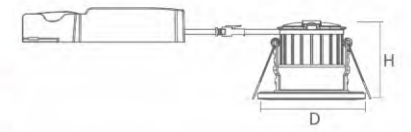

Model	Wattage	Lumen	CCT	LED Type	Beam	Cut hole	Dimensions
SL002-A03S	8.5W	600lm	3000K/4000K/6500K	COB	60°	φ70mm	φ88x65mm
SL002-A03C	8.5W	600lm	CCT3	SMD	60°	φ70mm	φ88x65mm

CLOVER IV

IP65

Application

Home, Office, Shop, Hotel etc.