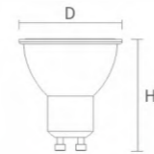

GECO

Application

Restaurant, coffee shop, bar, home, office, shops, hotel etc.

This product works well with the below popular fixtures in Euro market.

The affordable LED spot solution

Features:

- Cob-like lens , more elegant looking
- Compatible with **Leading edge** and **trailing edge** dimmers
- Comply with ERP 2019/2020 and **new EMC** standard in 2022
- Dim and non dim optional
- Up to **100lm/W**@4000K version
- 2 years warranty