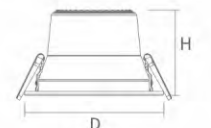

CCT3

CCT3 changeable switch on back

Model	Wattage	Lumen	CCT	UGR	Beam	Cut hole	Dimensions
DL005-W6S			2700K/4000K/6500K	19	60°		
DL005-W6C	13W	1300lm	CCT3	19	60°	φ150mm	φ175x110mm
DL005-W6S-14			2700K/4000K/6500K	14	38°		
DL005-B8S			2700K/4000K/6500K	19	60°		
DL005-B8C	15W/25W	1500lm/2500lm	CCT3	19	60°	φ200mm	φ220x140mm
DL005-B8S-14	35W	3500lm	2700K/4000K/6500K	14	38°