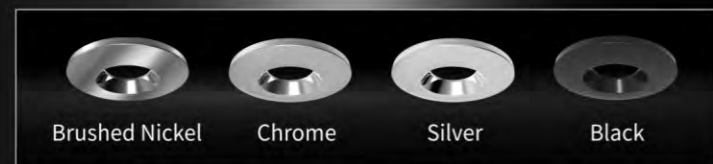

30/60/90 min anti-fire test

Front CCT3 Switch
2700K-6500K

IP65 Rate
Water proof rubber ring

Anti-glare design
Deep anti-glare

Accessories
Detachable trim bezels of 4 colors.

CLOVER II

Features:

- 30/60/90 min anti-fire test
- Up to 300mm height insulation coverable
- IP65 water-proof
- CCT3 changeable optional
- 3pin loop in and loop out