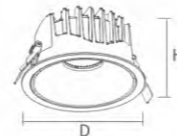

Die-casting

Die-casting body, good heat dissipation performance

Optical Accessories

2 optional accessories: Lens and reflector

Beam Angle

4 different angles for different scenes.

Model	Wattage	Lumen	CCT	Beam	Finish	Cut hole	Dimensions
DL003-01B10D	10W	900lm				φ70mm	φ86x55mm
DL003-01B18D	18W	1800lm	3000K/4000K/5000K	15°/24°/38°/55°	Black/White	φ85mm	φ101x60mm
DL003-01B30D	30W	2800lm				φ120mm	φ140x73mm