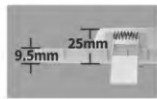

Ultra-slim

Ultra-slim design for narrow space