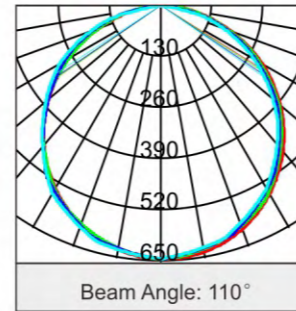

PIZZA SENSOR

Application

Corridor, Aisle, Circulation area

Features:

- Adjustable buckle cut size Φ 50-255mm
- CCT3 and multi-power optional
- PIR infrared sensor, you can set the off time 5s/30s/60s/180s after leaving

Cut Out

For ϕ 50mm- ϕ 255mm cut hole

Ultra-slim

The ultra-slim design satisfies a narrow space with more elegance

PIR infrared Sensor

Can set light off time 5s/30s/60s/180s after leaving

Model	Wattage	Lumen	CCT	Beam	Cut hole	Dimensions
PDL001-M01	9W-18W	720lm-1620lm	CCT3	110°	ϕ65-180mm	ϕ217x22mm