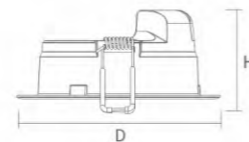

Model	Wattage	Lumen	CCT	Beam	Cut hole	Dimensions
WL001-D1702	15W	1350lm	2700K~6500K	100°	φ150mm	φ170x48mm
WL001-D1705			2700K~6500K+RGB			
BL001-D1702	15W	1350lm	2700K~6500K	100°	φ150mm	φ170x48mm
BL001-D1705			2700K~6500K+RGB