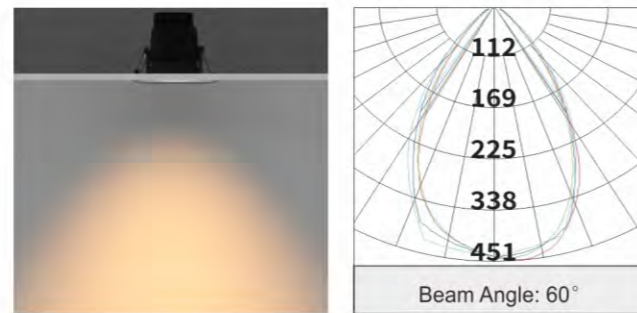

Color of Bezels optional:

Features:

- 30/60/90 min anti-fire test
- Up to 300mm height insulation coverable
- IP65 water-proof
- CCT3 changeable optional
- 3pin loop in and loop out

Fire-rated

Adopt flame retardant material, safe and secure

Tool-free

Tool-free design save the installation cost

CCT3

Front switch to change the CCT