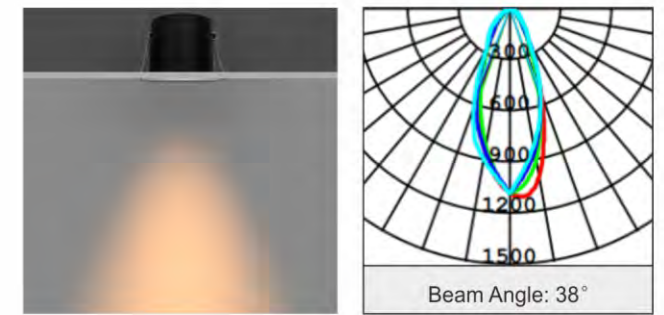

Iron Can

Be covered directly by insulation material

Model	Wattage	Lumen	CCT	Beam	Finish	Cut hole	Dimensions
SL361-A03FC	6W	500lm	CCT3	38°	Black/White/Silver	φ68mm	φ81x63mm
SL361-A03FS	6W	500lm	3000K/4000K/6500K	38°	Black/White/Silver	φ68mm	φ81x63mm