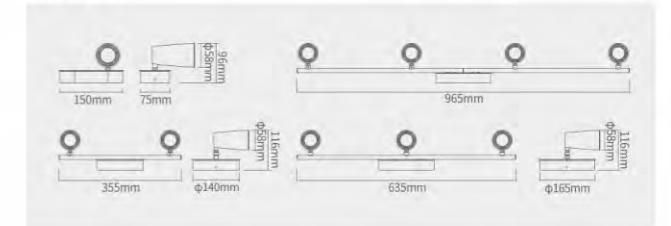

Features:

- Surface mount design
- Easy to change the light source
- Dimmable and CCT optional
- White and black body optional
- 350° rotatable

350° Rotatable

Vertically tilt 90°, horizontally rotate 350°