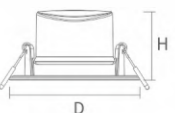

Model	Wattage	Lumen	CCT	Beam	IP Rate	Cut hole	Dimensions
SL001-B01D	10W	1000lm	3000K/4000K/6500K	100°	IP65	φ85mm	φ105x59mm
SL001-B01C	10W	1000lm	CCT3				
SL001-B02D	9W	750lm	3000K/4000K/6500K	38°	IP44	φ85mm	φ105x59mm
SL001-B02C	9W	750lm	CCT3