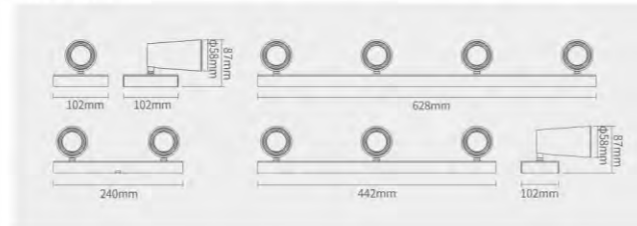

Features:

- Surface mount design
- Easy to change the light source
- Dimmable and CCT optional
- White and black body optional
- 350° rotatable

350° Rotatable

Vertically tilt 90°, horizontally rotate 350°