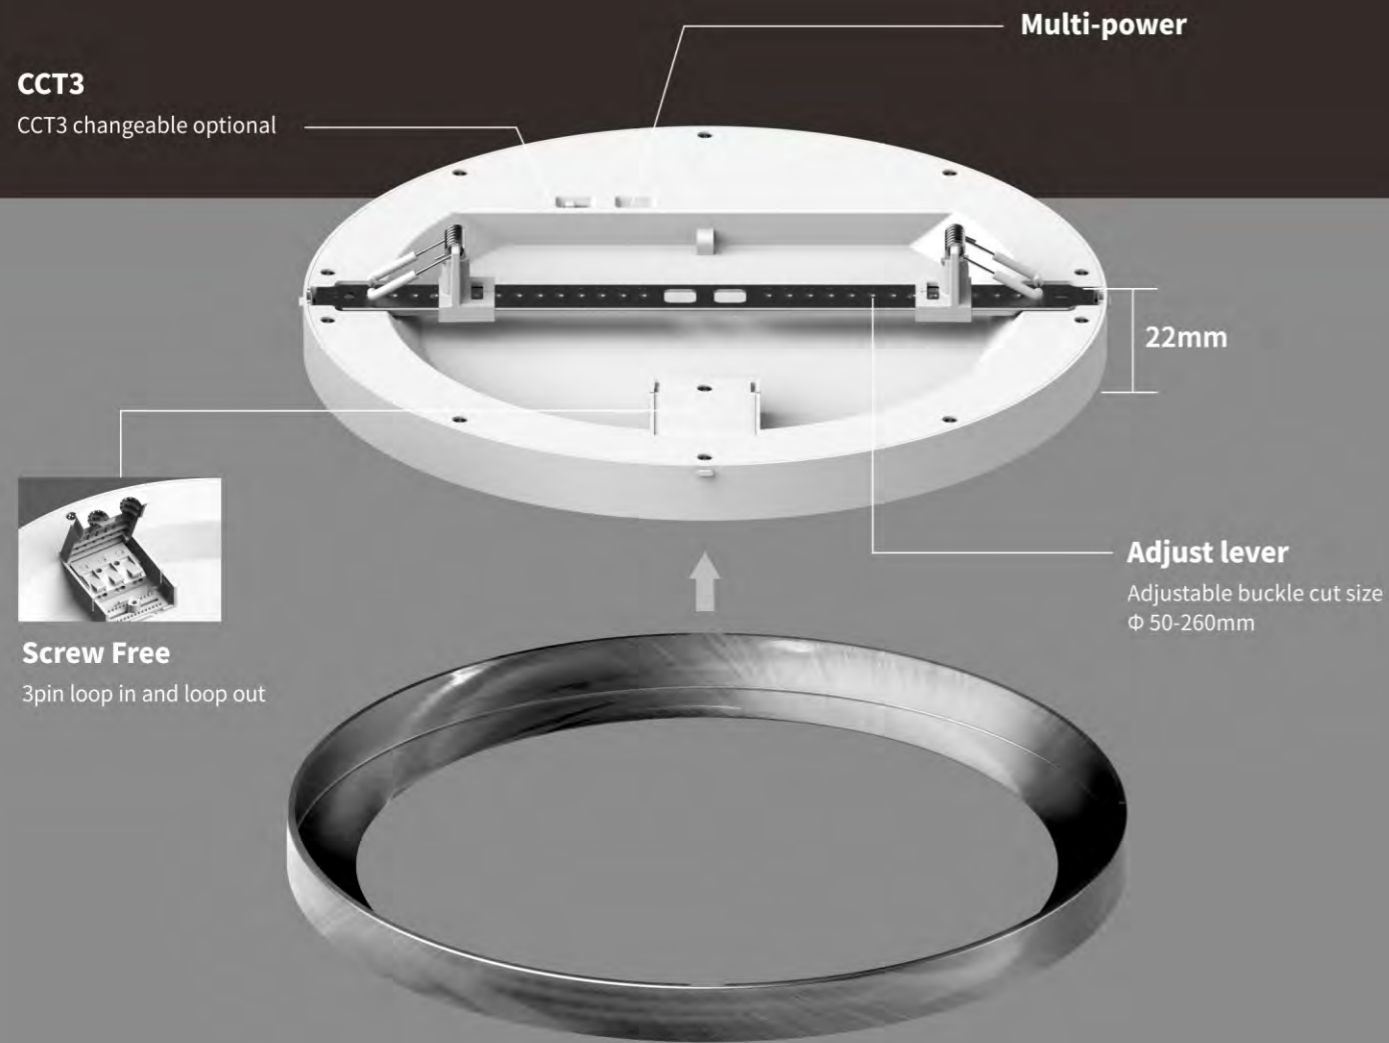

MULTI-FIT FLAT DOWN LIGHT

Bezels optional:
Detachable trim bezels of 4 colors.