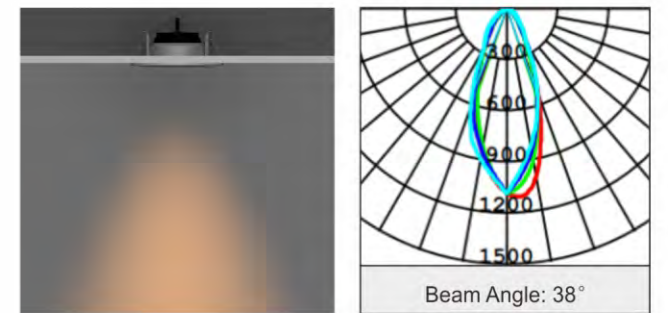

Model	Wattage	Lumen	CCT	Beam	Finish	Cut hole	Dimensions
SL361-C02	6W	500lm	3000K/4000K/6500K	38°	Black/White/Silver	φ68mm	φ81x32mm