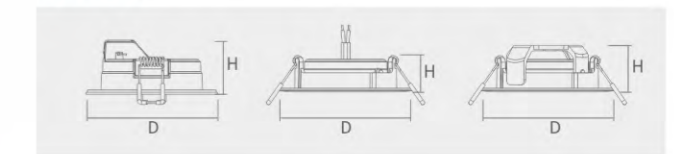

Line Art

Model	Wattage	Lumen	CCT	Beam	IP Rate	Cut hole	Dimensions
SL001-C01	4.8W	400lm	2700K/3000K/4000K	100°	IP65	φ68mm	φ87x35mm
SL001-C02	4.8W	400lm	2700K/3000K/4000K	38°	IP44/IP20	φ68mm	φ87x24mm
SL001-C03	4.8W	400lm	2700K/3000K/4000K	38°	IP44/IP20	φ68mm	φ87x30mm