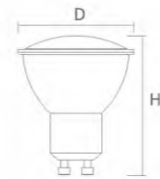

Model	Wattage	Lumen	CCT	Beam	Dimensions
WL001-GU10102	4.8W	350lm	2700K~6500K	100°	φ50x60mm
WL001-GU10105			2700K~6500K+RGB		
BL001-GU10102	4.8W	350lm	2700K~6500K	100°	φ50x60mm
BL001-GU10105			2700K~6500K+RGB