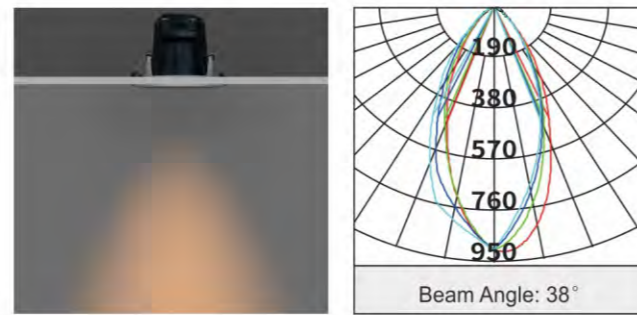

Water-proof

Front waterproof IP44/IP65 available

Fast connecting terminal

2pin loop in and loop out

Extra Frame

Can be covered directly by the insulation

Model	Wattage	Lumen	CCT	Beam	Type	IP Rate	Cut hole	Dimensions
SL015-W044	9W	700lm	3000K/4000K/6500K	38°	Adjustable	IP44	φ70mm	φ86x62mm
SL015-N044	9W	650lm	3000K/4000K/6500K	38°	Adjustable	IP44	φ70mm	φ86x62mm
SL015-W065	9W	700lm	3000K/4000K/6500K	38°	Fixed	IP65	φ70mm	φ86x62mm
SL015-N065	9W	650lm	3000K/4000K/6500K	38°	Fixed	IP65	φ70mm	φ86x62mm