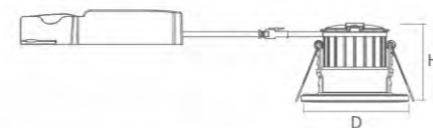

Fire-rated

Adopt flame retardant material, safe and secure

Tool-free

Tool-free design save the installation cost

Insulation Cover

Can be covered by insulation directly

Model	Wattage	Lumen	CCT	Beam	Cut hole	Dimensions
WL001-FG3A03	8.5W	700lm	3000K~6500K	60°	φ70mm	φ88x65mm
BL001-FG3A03						