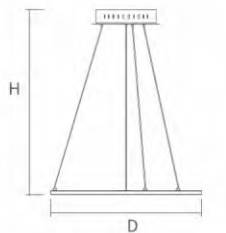

2 installations

Surface-mounted and pendant

Model	Wattage	Lumen	CCT	Beam	Finish	Dimensions
CL004-D12	15W	1500lm				φ300x551mm
CL004-D16	25W	2000lm	3000K/4000K/5000K	120°	Black/White	φ480x551mm
CL004-D24	40W	4000lm				φ600x551mm