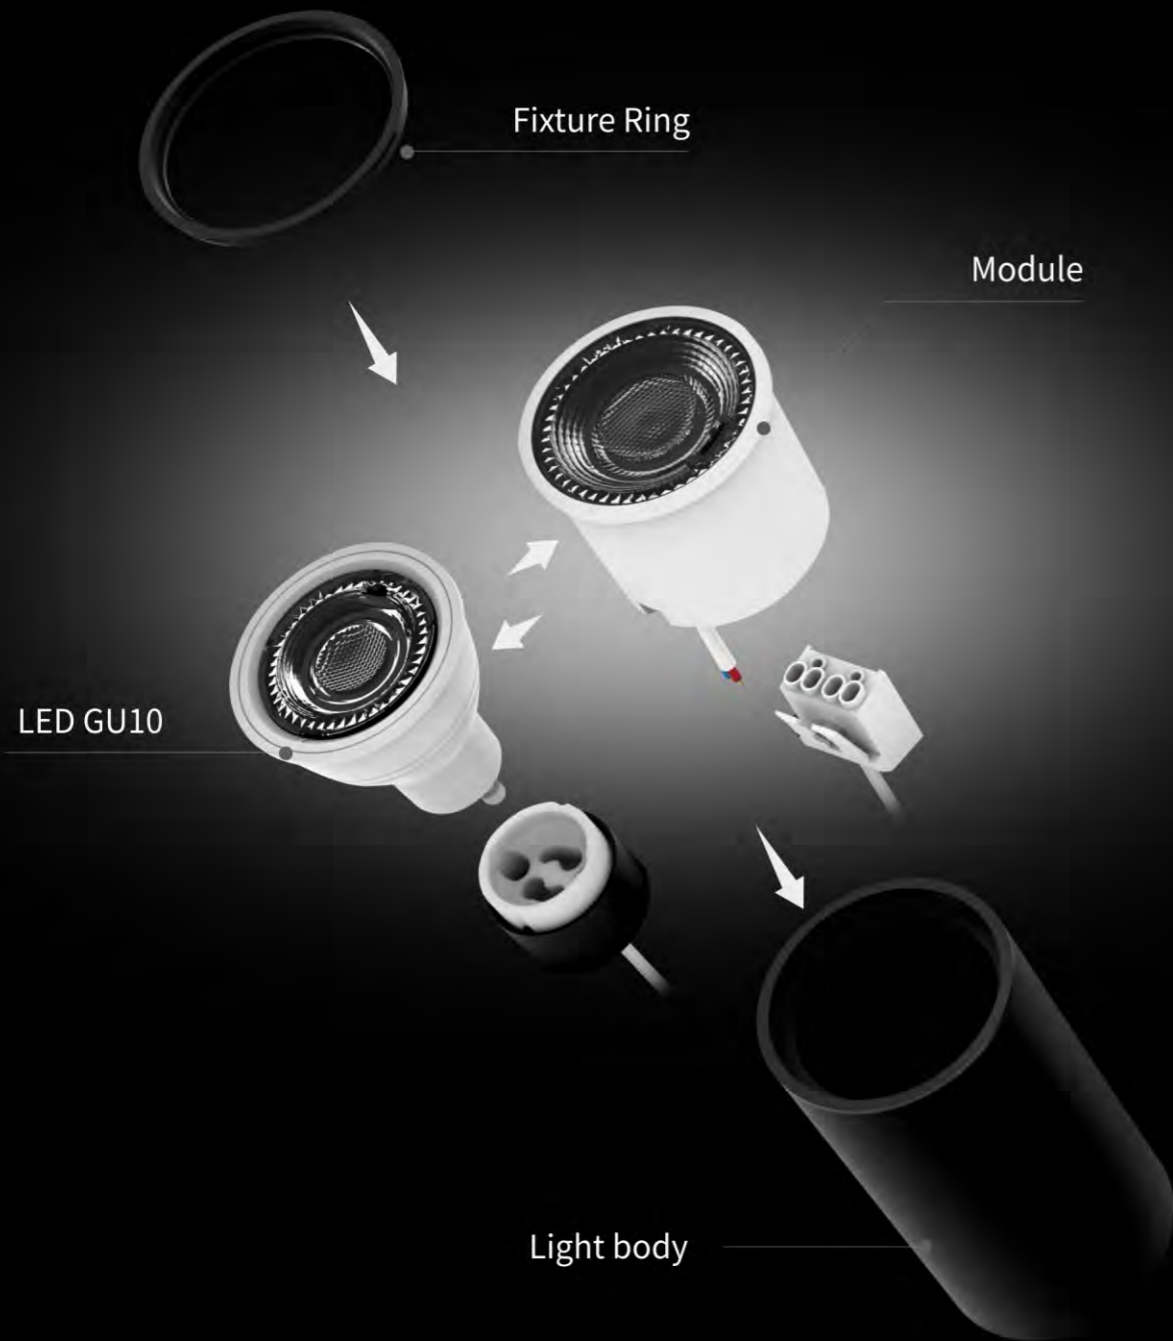

DECO SPOT LIGHT

Modular design