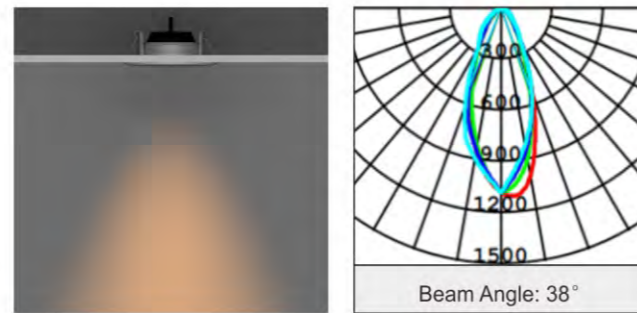

360° angle adjusted from all directions

CCT3

CCT3 switch changeable on driver

Insulation Cover

Can be covered by insulation directly

Finish optional

Black

White