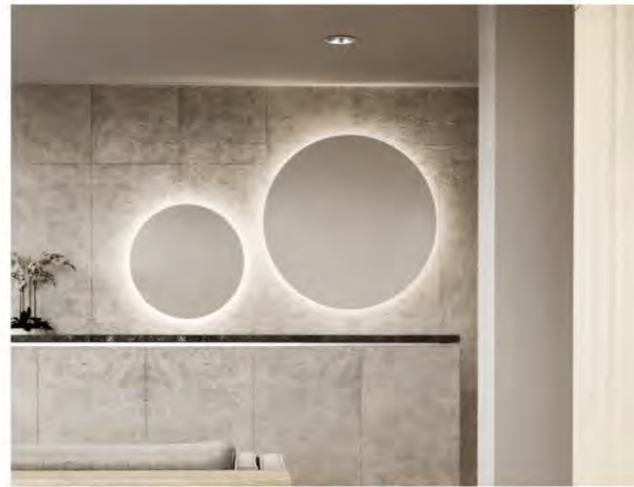

BLACK SWAN

Application

Home, Office, Shop, Hotel etc.

Color of Reflector optional:

Features:

- Die-casting body, COB light
- Beam angle 15°, 24°, 38°, 55° optional
- White and black color body for choosing
- Black, white, mirror, silver color reflector optional

Die-casting

Die-casting body, good heat dissipation performance

Optical Accessories

2 optional accessories: Lens and reflector

Beam Angle

4 different angles for different scenes.

Model	Wattage	Lumen	CCT	Beam	Finish	Cut hole	Dimensions
DL003-01B10D	10W	900lm				φ70mm	φ86x55mm
DL003-01B18D	18W	1800lm	3000K/4000K/5000K	15°/24°/38°/55°	Black/White	φ85mm	φ101x60mm
DL003-01B30D	30W	2800lm				φ120mm	φ140x73mm