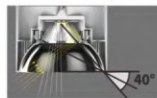

Anti-glare

UGR < 22, Shielding angle 40°

Model	Wattage	Lumen	CCT	Beam	Finish	Dimensions
SP002-10W	10W	850lm	3000K/4000K	38°	Black/White	φ75x100mm
SP002-15W	15W	1300lm				φ75x100mm
SP002-20W	20W	1700lm				φ95x152mm
SP002-30W	30W	2500lm				φ115x152mm
SP002-50W	50W	5000lm				φ140x162mm