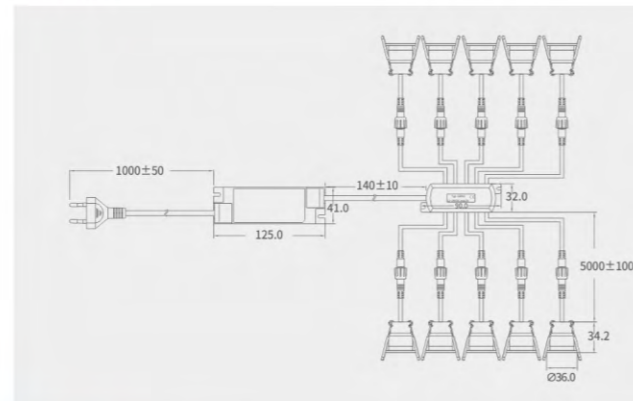

Die-casting aluminum body, good heat dissipation

Remote Control

Dimming and group setting

Line Art

Model	Wattage	Lumen	CCT	Beam	Cut hole	Dimensions
SL004-A3	3W	210lm	3000K/6500K	38°	φ28mm	φ36x34mm

LED DOWN LIGHT