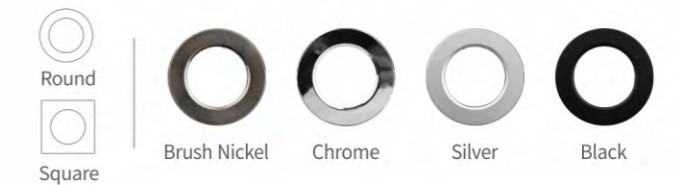

Brushed Nickel

Chrome Silver Black

AMBER

SL001-C02

SL001-C01

SL001-C03

Features:

- different colors of bezels optional
- IP20/IP44/IP65 optional
- Tooling free design save the installation cost
- Ultra-thin design suitable for narrow space

Color of Bezels optional:

Accessories

Line Art

Model	Wattage	Lumen	CCT	Beam	IP Rate	Cut hole	Dimensions
SL001-C01	4.8W	400lm	2700K/3000K/4000K	100°	IP65	φ68mm	φ87x35mm
SL001-C02	4.8W	400lm	2700K/3000K/4000K	38°	IP44/IP20	φ68mm	φ87x24mm
SL001-C03	4.8W	400lm	2700K/3000K/4000K	38°	IP44/IP20	φ68mm	φ87x30mm