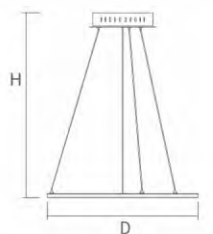

2 installations

Surface-mounted and pendant

Model	Wattage	Lumen	CCT	Beam	Finish	Dimensions
CL004-W12	15W	1500lm	2700K-6500K	120°	Black/White	φ300x551mm
CL004-W16	25W	2000lm				φ480x551mm
CL004-W24	40W	4000lm				φ600x551mm
CL004-B12	15W	1500lm	2700K-6500K	120°	Black/White	φ300x551mm
CL004-B16	25W	2000lm				φ480x551mm
CL004-B24	40W	4000lm				φ600x551mm