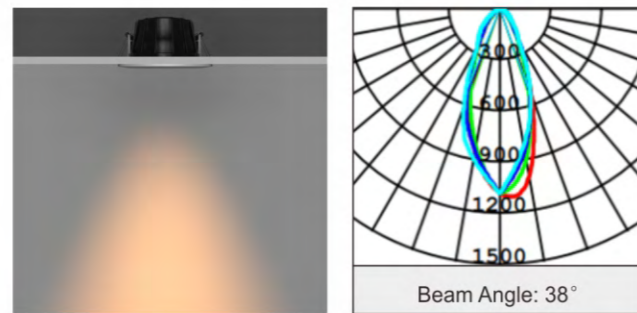

ROLAND II

IP65

Application

Home, Office, Shop, Hotel etc.

Finish optional

Features:

- Irradiation angle 360° horizontal adjustment, 30° tilt adjustment
- CCT3 and dimming
- IP65 water-proof
- Separate isolated power supply connect lamp with connect terminal
- Tooling free installation
- Can be used as fire rated down light with a iron can cover